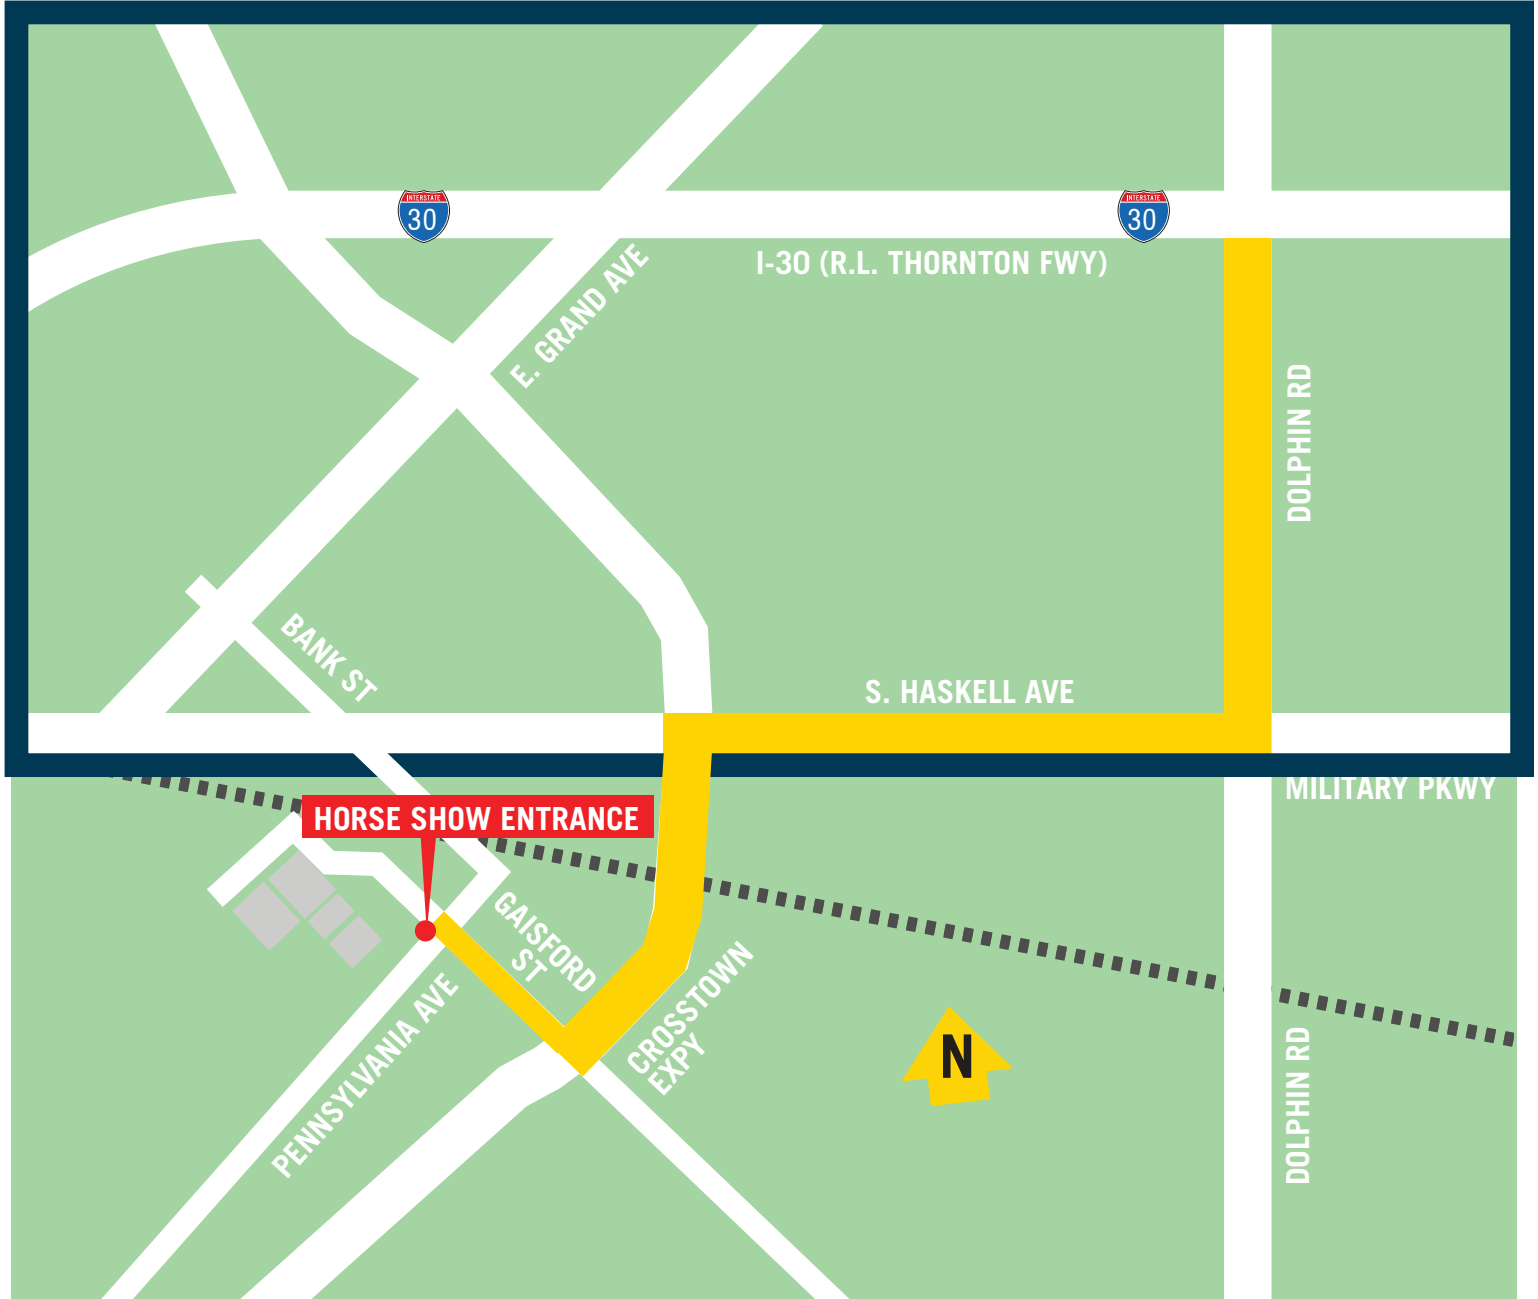

## KEY

-  UNAUTHORIZED LOADING ZONE
-  LOADING ZONE
-  UNDESIGNATED AREAS
-  UNLOADING GUIDES

## DIRECTIONS

1. Exit Dolphin from I-30
2. Take a Right on Haskell Ave.
3. Take a Left on Crosstown Expy
4. Take a Right on Gaisford St towards gate 12